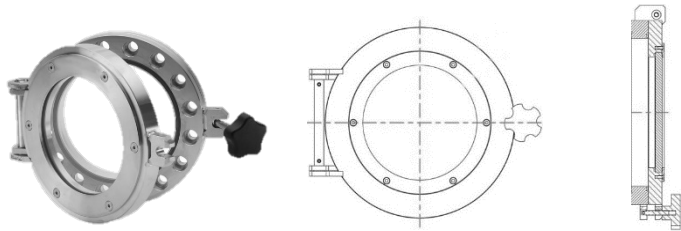

CF Flanges and Components

- **Fast-Entry Doors**

CF Fast-Entry Doors

Page

A48 Fast-Entry Door. 304L

CONTENTS

CF Fast-Entry Doors | SS 304L

- Standard material: SS 304L
- Blank and Viewport versions available
- Viewport version: Kodial (borosilicate) glass (replaceable)
- Thumb wheel open/close
- Viton (fluorocarbon) O-ring seal
- Pressure range 1×10^{-9} mbar
- Full range of annealed gaskets and bolt sets available in stock

Blank

SIZE	OD	Door access	View area	Thickness	Holes	Thread	Part Code
CF63	4.50"	63.7	n/a	36.1	8	-	CF63DOOR
CF100	6.00"	101.8	n/a	39.1	16	-	CF100DOOR
CF150	8.00"	152.9	n/a	39.1	20	-	CF150DOOR
CF200	10.00"	203.7	n/a	46.7	24	-	CF200DOOR
CF250	12.00"	254.5	n/a	48.8	32	-	CF250DOOR
CF300	14.00"	291.3	n/a	50.0	30	-	CF300DOOR

all dimensions are measured in millimetres (mm) unless otherwise stated

With integral Viewport

SIZE	OD	Door access	View area	Thickness	Holes	Thread	Part Code
CF63	4.50"	63.7	63.5	36.1	8	-	CF63DOOR/VP
CF100	6.00"	101.8	101.6	39.1	16	-	CF100DOOR/VP
CF150	8.00"	152.9	152.4	39.1	20	-	CF150DOOR/VP
CF200	10.00"	203.7	152.4	46.7	24	-	CF200DOOR/VP
CF250	12.00"	254.5	152.4	48.8	32	-	CF250DOOR/VP
CF300	14.00"	291.3	152.4	50.0	30	-	CF300DOOR/VP

all dimensions are measured in millimetres (mm) unless otherwise stated

OFHC Annealed Copper Gaskets

SIZE	Material	Pack	Part Code
CF63	OFHC	10	CF63GCUA
CF100	OFHC	10	CF100GCUA
CF150	OFHC	10	CF150GCUA
CF200	OFHC	10	CF200GCUA
CF250	OFHC	1	CF250GCUA
CF300	OFHC	1	CF300GCUA